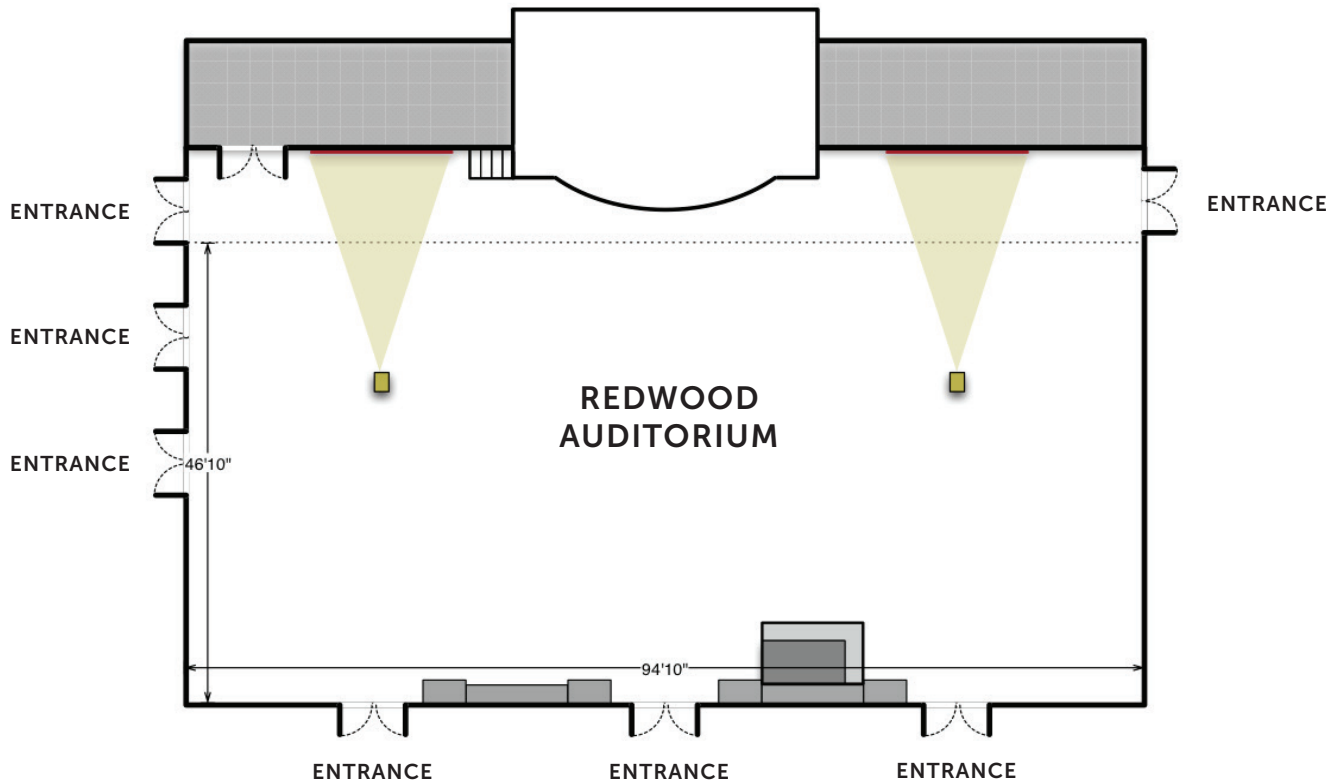

REDWOOD AUDITORIUM

Completed in February 2018, Redwood Auditorium is nestled among the redwoods and was purpose-built for large-scale events. The indoor space features stunning wood beams across the ceiling, a large stage, and custom-built lighting. The adjacent outdoor amphitheater seats 254.

CHAIR CAPACITY

750

ADA

Entire Room: 8

Large Room: 4

Small Room: 4

FLOOR TYPE

Carpet

AV CAPABILITIES

- Display: HDMI input to two 6000 lumen Full HD ceiling-mounted projectors on 165" diagonal screens
- Wireless Microphones:
 - With lapel or earset microphone
 - 4 channels, handheld or bodypack
- Wired Microphones (or other balanced inputs): 38
- 1/8" and RCA unbalanced stereo inputs: 3
- Hearing assistance devices use channel 2A