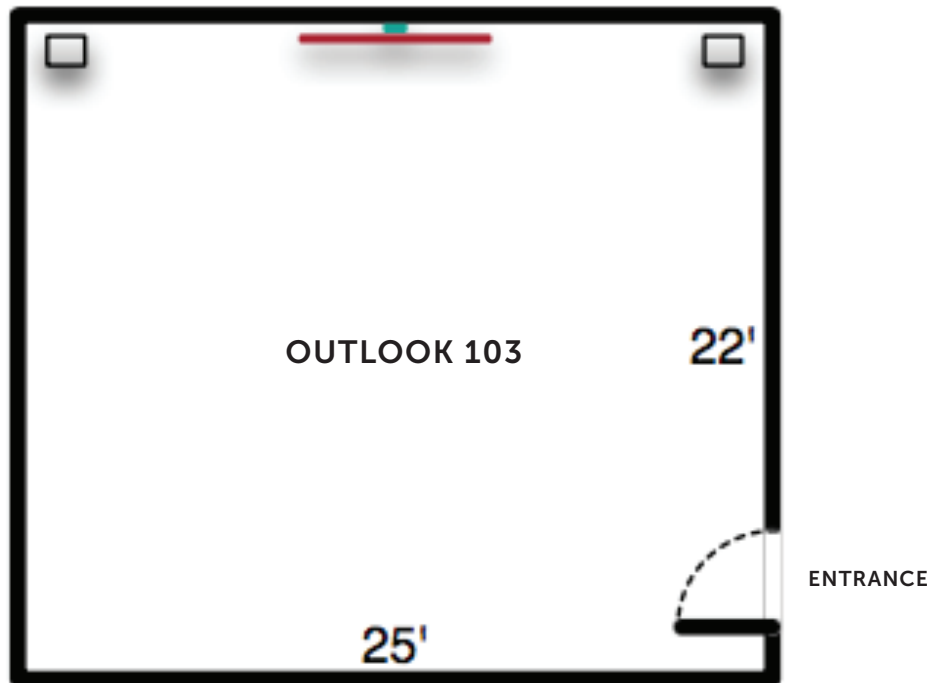

OUTLOOK 103

Meeting spaces in Outlook are conveniently located alongside the campus common area—steps away from Common Grounds café, Common Goods lifestyle shop, and outdoor patios with fire pits for gathering between sessions. Room sizes vary, and the seating setup can be customized to fit the needs of your group.

CHAIR CAPACITY

36

ADA

2

FLOOR TYPE

Bamboo Hardwood

AV CAPABILITIES

- Display: HDMI input to 75" diagonal Full HD wall-mounted LCD monitor
- Wireless Microphones
 - 1 channel, handheld or bodypack
 - With lapel or earset microphone
- Wired Microphones (or other balanced inputs): 2
- 1/8" and RCA unbalanced stereo inputs: 1
- Bluetooth audio input: 1
- Hearing assistance devices use channel 2G