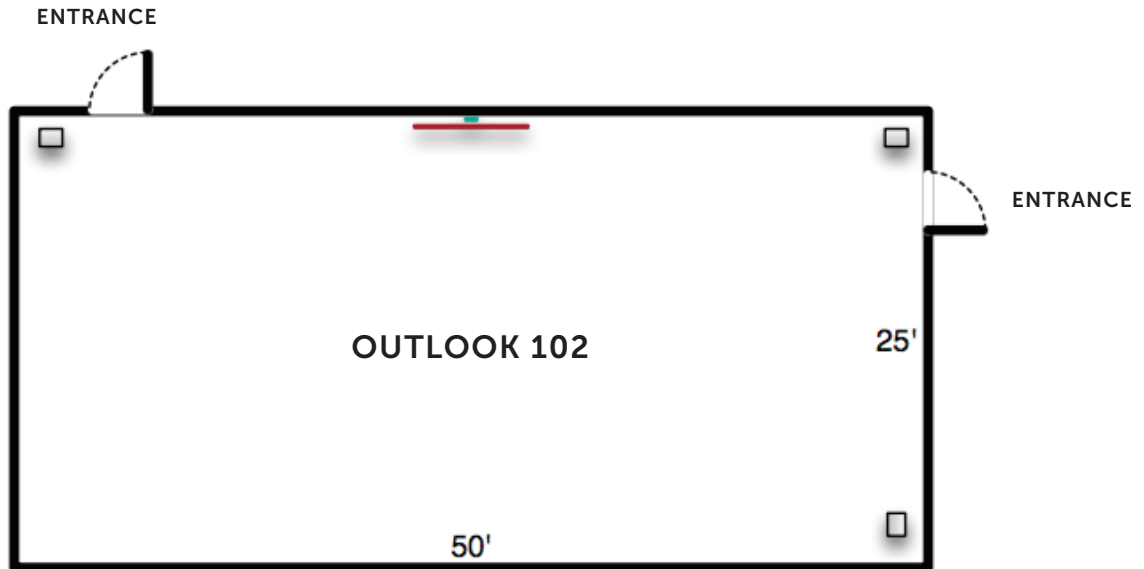

OUTLOOK 102

Meeting spaces in Outlook are conveniently located alongside the campus common area—steps away from Common Grounds café, Common Goods lifestyle shop, and outdoor patios with fire pits for gathering between sessions. Room sizes vary, and the seating setup can be customized to fit the needs of your group.

CHAIR CAPACITY

99

ADA

4

FLOOR TYPE

Bamboo Hardwood

AV CAPABILITIES

- Display: HDMI input to 75" diagonal Full HD wall-mounted LCD monitor
- Wireless Microphones:
 - 1 channel, handheld or bodypack
 - With lapel or earset microphone
- Wired Microphones (or other balanced inputs): 2
- 1/8" and RCA unbalanced stereo inputs: 1
- Bluetooth audio input- 1
- Hearing assistance devices use channel 2D